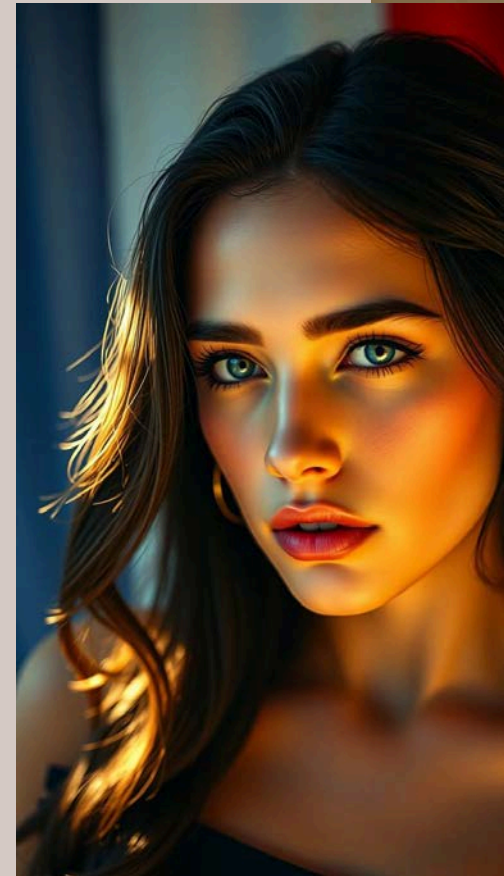

## Portraits ultra réalistes

# Style 1 :

```
{  
  "subject": "close-up portrait of the original character with natural  
  expression, identity preserved perfectly",  
  "style": "documentary-grade realism, natural skin tones"  
  "camera": "Leica SL2 + APO-Summicron 90mm f/2, shallow DOF,  
  high micro contrast"  
  "lighting": "soft diffused window light from side, deep natural  
  shadow gradients, subtle highlight rolloff",  
  "skin_texture": "natural skin texture with pores, fine lines, peach  
  fuzz, subtle color shifts, realistic hydration shine"  
  "post_processing": "neutral color profile, light grain, minimal  
  sharpening, photojournalistic realism",  
  "background": "soft indoor blur, shallow depth-of-field"  
  "instructions": "Do not beautify or enhance face.  
  Maintain absolute identity. Only improve realism, lighting and detail  
  reproduction."  
}
```

## Style 2 :

{

"prompt": "A raw, candid 35mm film photograph portrait based on [image\_reference]. The person looks directly into the lens with a stoic, relaxed expression, facial muscles slack showing total calm. Soft natural side window light highlights extreme details: human skin pores and subtle cast shadows. Heavy film grain visible. Cinematic color grading, Kodak Portra 400 film stock. Realistic blurred interior home background.",