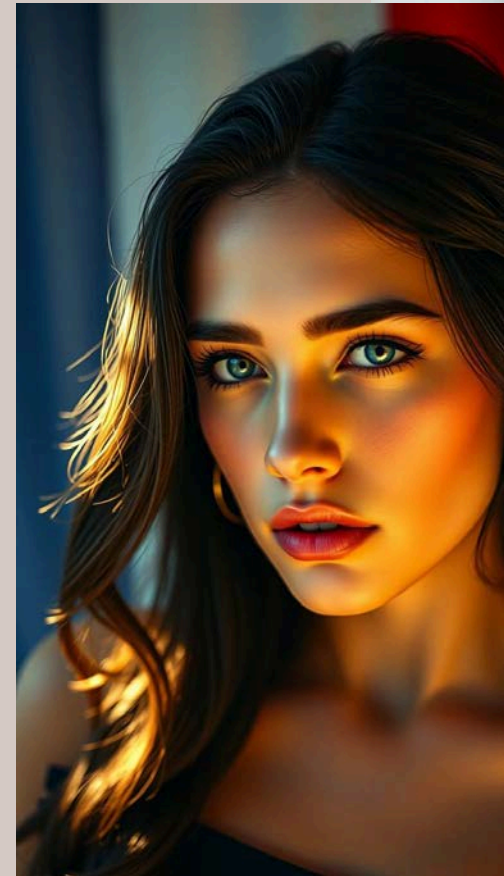

## Portraits ultra réalistes

# Style 1 :

```
{  
  "subject": "close-up portrait of the original character with natural  
  expression, identity preserved perfectly",  
  "style": "documentary-grade realism, natural skin tones"  
  "camera": "Leica SL2 + APO-Summicron 90mm f/2, shallow DOF,  
  high micro contrast"  
  "lighting": "soft diffused window light from side, deep natural  
  shadow gradients, subtle highlight rolloff",  
  "skin_texture": "natural skin texture with pores, fine lines, peach  
  fuzz, subtle color shifts, realistic hydration shine"  
  "post_processing": "neutral color profile, light grain, minimal  
  sharpening, photojournalistic realism",  
  "background": "soft indoor blur, shallow depth-of-field"  
  "instructions": "Do not beautify or enhance face.  
  Maintain absolute identity. Only improve realism, lighting and detail  
  reproduction."  
}
```

## Style 2 :

{

"prompt": "A raw, candid 35mm film photograph portrait based on [image\_reference]. The person looks directly into the lens with a stoic, relaxed expression, facial muscles slack showing total calm. Soft natural side window light highlights extreme details: human skin pores and subtle cast shadows. Heavy film grain visible. Cinematic color grading, Kodak Portra 400 film stock. Realistic blurred interior home background.",